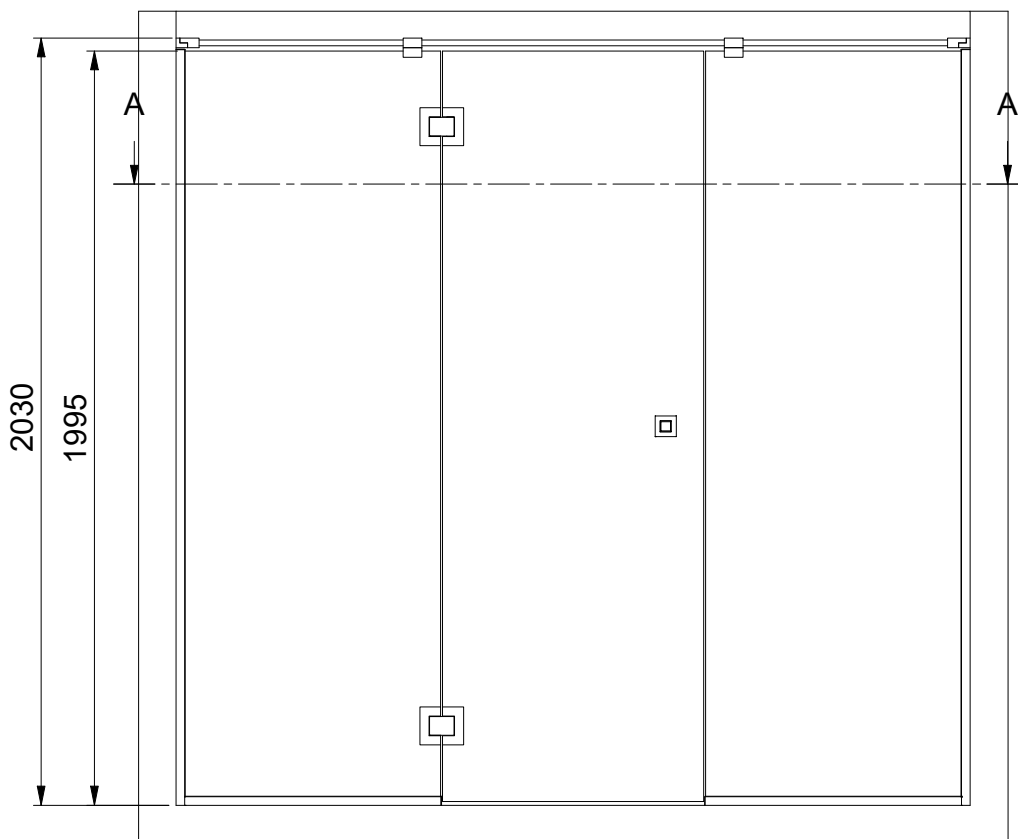

(1 : 20)

A-A (1 : 20)

A

700-2700

INR

Description
ARC 7 Frame Left

Designed by
ROGE
Date
2021-05-20

Drawing no
30242.01
Revision
A