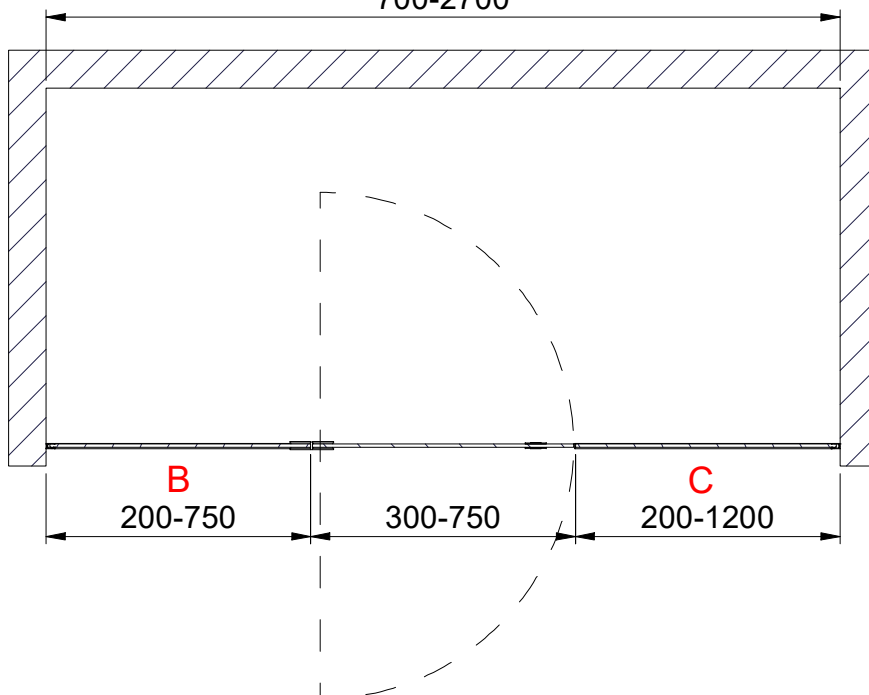

(1 : 20)

A-A (1 : 20)

A

700-2700

INR

Description
ARC 7 Frame Left

Designed by
ROGE
Date
2021-05-20

Drawing no
30242.01
Revision
A